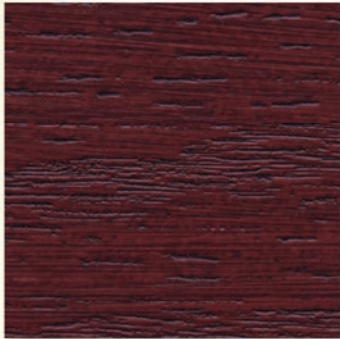

Mahogany

Rich, elegant look of real mahogany wood with fiberglass performance.

English Walnut

A warm Walnut finish makes these doors a perfect compliment to any home.

Light Oak

Southwestern and European style with lasting beauty and performance.

Natural Oak

Deep oak grain detail, with long lasting beauty and performance.

Cherry

Few doors stand the test of time like a beautiful Fiber-Classic entryway in a rich cherry finish.

Walnut

Inspired by the craftsman style of the early 1900s. A traditional finish.