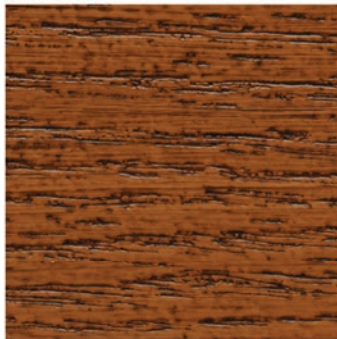

Mahogany

Rich, elegant look of real mahogany wood with fiberglass performance.

English Walnut

A warm Walnut finish makes these doors a perfect compliment to any home.

Light Oak

Southwestern and European style with lasting beauty and performance.

Natural Oak

Deep oak grain detail, with long lasting beauty and performance.

Cherry

Few doors stand the test of time like a beautiful Fiber-Classic entryway in a rich cherry finish.

Walnut

Inspired by the craftsman style of the early 1900s. A traditional finish.